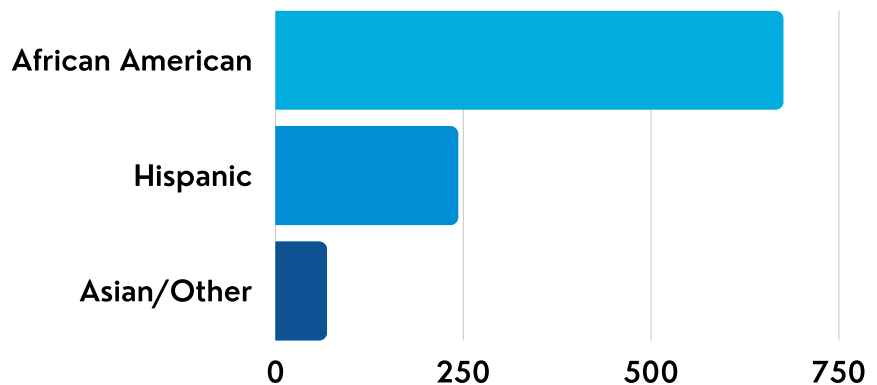

Beacon Hill was the **Largest Direct Service Tutoring** provider for DISD Elementary Schools in 2019-2020.

DEMOGRAPHIC DATA

Boys

Girls

At Beacon Hill, every student has a chance to succeed.
Our state approved year round mastery learning program is available to all socio-economic groups.